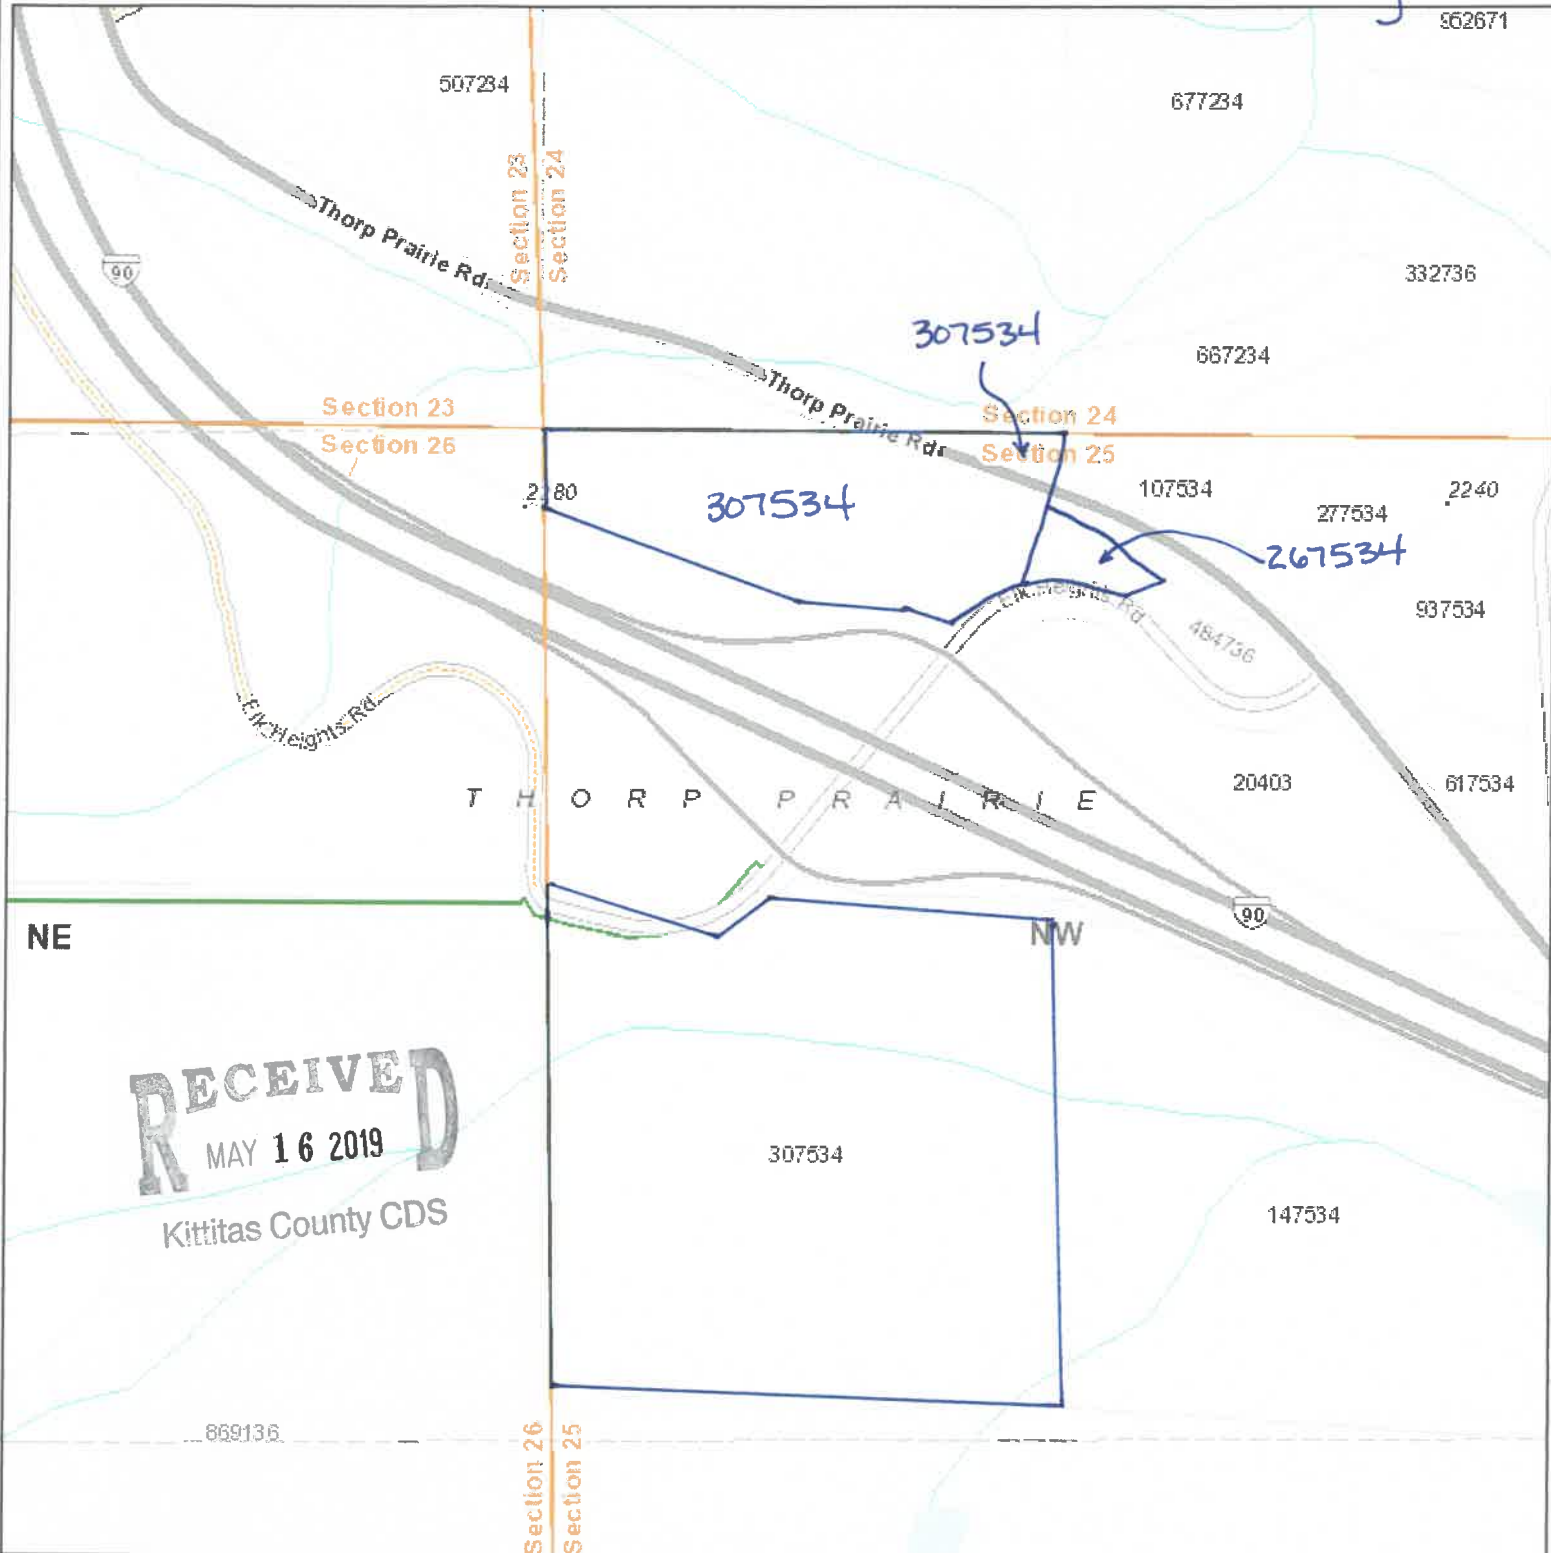

# Kittitas County COMPAS Map

Existing

Date: 2/20/2019

1 inch = 752 feet  
Relative Scale 1:9,028

**Disclaimer:**  
 Kittitas County makes every effort to produce and publish the most current and accurate information possible. No warranties, expressed or implied, are provided for the data, its use, or its interpretation. Kittitas County does not guarantee the accuracy of the material contained herein and is not responsible for any use, misuse or representations by others regarding this information or its derivatives.

Proposed

**RECEIVED**  
 MAY 16 2019  
 Kittitas County CDS